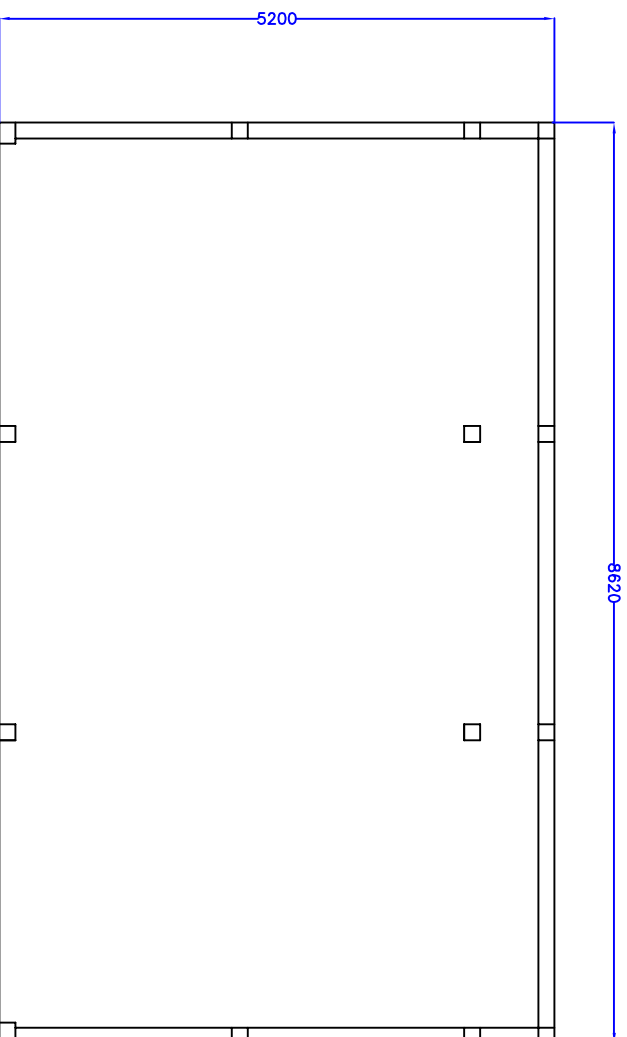

# 3 Bay 8.62m wide x 5.2m deep

FRONT VIEW

SIDE VIEW

PLAN VIEW

CLIENT:

JOB No. :

DRAWING No. :PT1

SCALE :Not to Scale